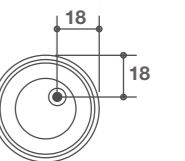

Listino prezzi
Price list
page **562**

Colori disponibili
Available colors
page **329**