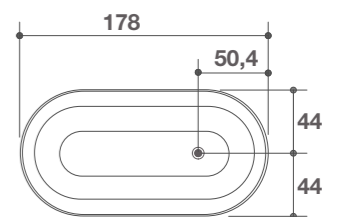

Listino prezzi
Price list
page **562**

CONTROSTAMPO
 VASCA FREESTANDING IN CRISTALPLANT BIOBASED
 FREESTANDING BATHTUB IN BIOBASED CRISTALPLANT
 Design Dario Gaudio + Vittorio Venezia

Art. WA6
 cm 178 x 88 x h 52